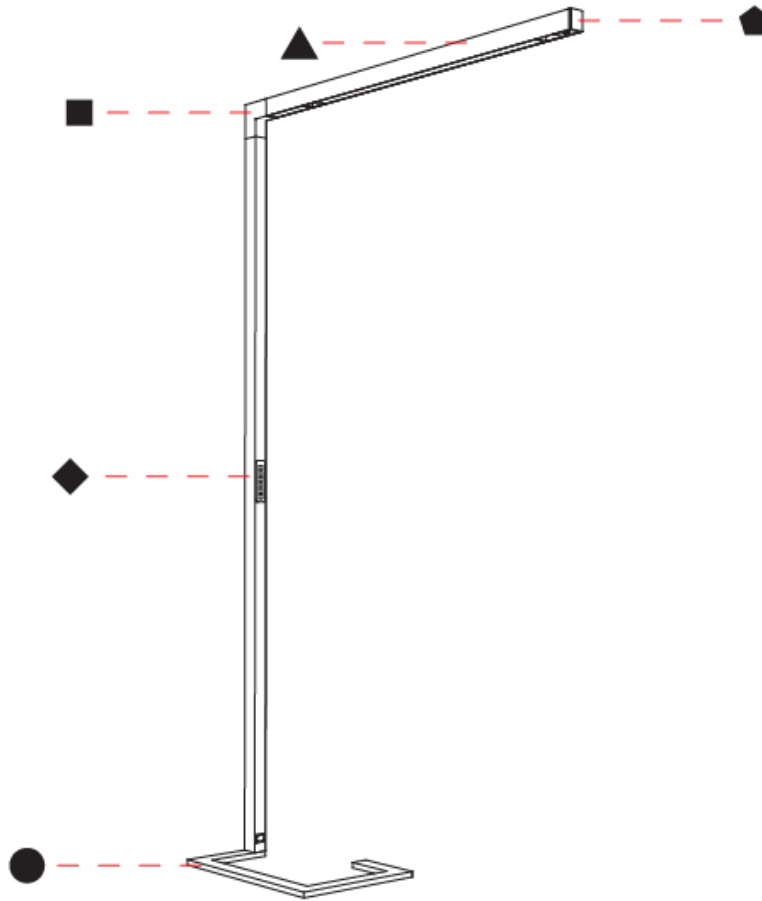

HYPRO-F 90 PORTABLE

A340003-

PROJECT

TYPE

SPECIFIER

QUANTITY

DATE